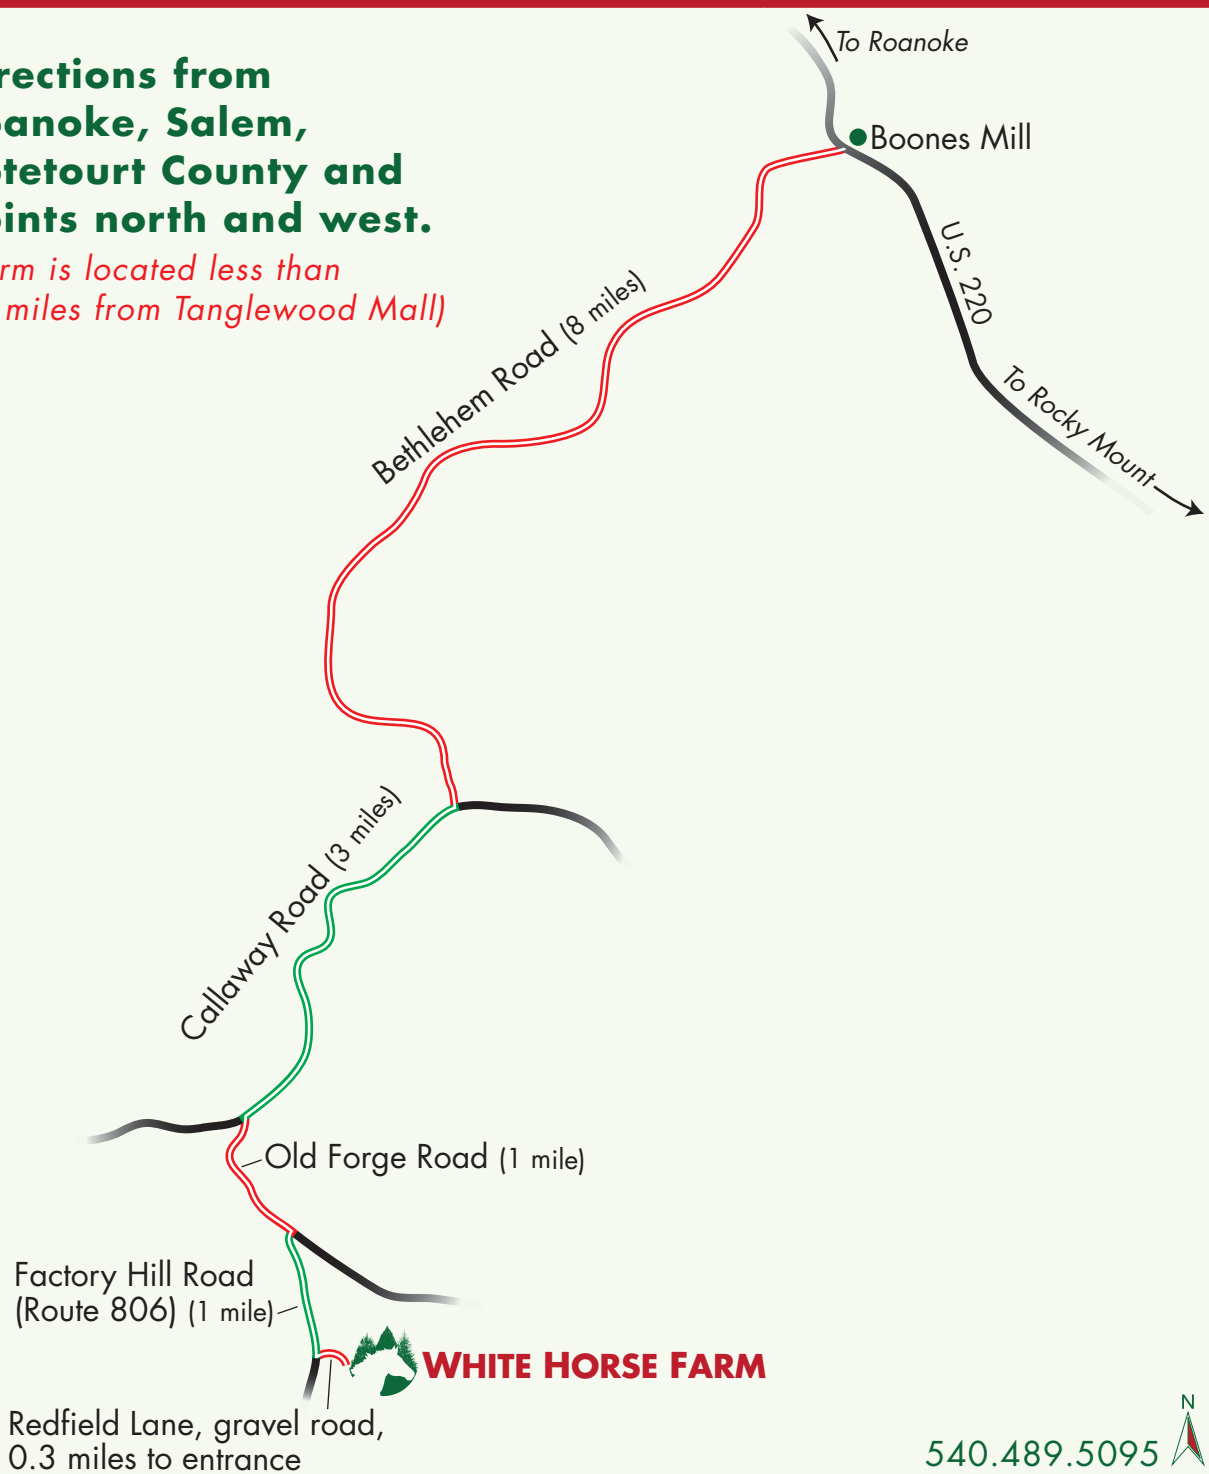

## Directions from Roanoke, Salem, Botetourt County and points north and west.

*(Farm is located less than  
25 miles from Tanglewood Mall)*

Take Route 220 South to Boones Mill. Turn right onto Bethlehem Road (Route 739) and drive 8 miles to the stop sign at Callaway Road. Turn right onto Callaway Road (Route 641) and go 3 miles to Old Forge Road (Route 756) on the left. Turn onto Old Forge and go exactly 1 mile then turn right onto Factory Hill Road (Route 806). Go 1 mile then turn left onto Redfield Lane. The farm is 0.3 miles out this gravel road on the left.

  
**WHITE HORSE FARM**  
CALLAWAY, VA  
[WWW.THEWHITEHORSEFARM.COM](http://WWW.THEWHITEHORSEFARM.COM)